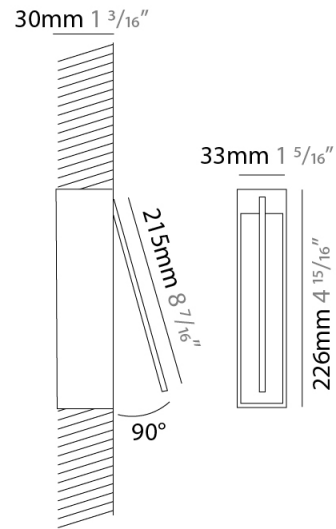

PROJECT	
TYPE	
SPECIFIER	
QUANTITY	
DATE	

SPILLO 1 ROD RECESSED

D46004- -

base number
Color   Temperature   Finish   Options

1. To build a product code in our configurator select the specify button on the base model # product page
2. To build a manual product code on this datasheet choose from the options listed below in blue font and add the suffix to the base model #

GENERAL

Series: Spillo
Subseries: Spillo 1 Rod
Brand: Icone
Division: Design
Mounting Type: Recessed
Mounting Location: Wall
Subcategory: Ambient

PHYSICAL

Shape: Rectangle
Width (mm): 33
Width (in): 1 5/16
Height (mm): 226
Height (in): 8 7/8
Min. Recessing Depth (mm): 30
Min. Recessing Depth (in): 1 3/16
Light Distribution: Adjustable
[Fixture Finish: WHI / BLK / CHR / BGD](#)
Fixture Material: Brass

ELECTRICAL

Lamp Type: LED
Total Output Wattage (W): 2.64
Dimming: 0-10V Dimming
Driver Included: No
Driver Location: Remote
Driver Type: Constant Voltage - 120 / 277Vac
Driver Class: Class 2
Input Voltage (V): 120 - 277
Output Voltage (V): 12
Upon Request: (Not included, see components) 0-10Vdc dimming / 277Vac

LED

[Color Temperature (°K): 2700 / 3000](#)
Nominal Lumen (lm): 220
CRI: >90 CRI
Lamp Life (hrs): 50000

OPTICAL

Adjustability: Tilt 120°

RATINGS AND CERTIFICATIONS

Certified By: Certified for North American Standards
IP rating: IP20