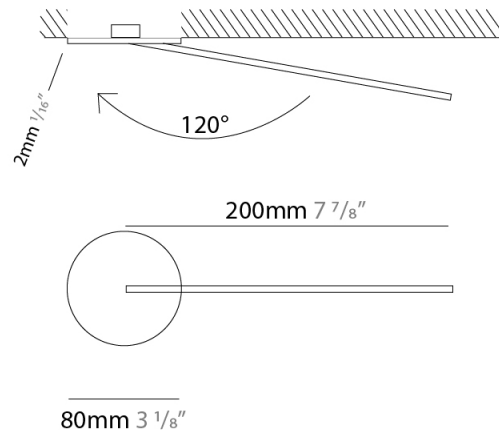

PROJECT
TYPE
SPECIFIER
QUANTITY
DATE

SPILLO 1 ROD RECESSED

D46020- -
base number   Color   Finish
                         Temperature   Options

1. To build a product code in our configurator select the specify button on the base model # product page
2. To build a manual product code on this datasheet choose from the options listed below in blue font and add the suffix to the base model #

GENERAL

Series: Spillo
Subseries: Spillo 1 Rod
Brand: Icone
Division: Design
Mounting Type: Recessed
Mounting Location: Wall
Subcategory: Ambient

PHYSICAL

Shape: Rectangle
Width (mm): 50
Width (in): 1 ¹⁵/₁₆
Height (mm): 200
Height (in): 7 ⁷/₈
Light Distribution: Adjustable
Fixture Finish: WHI / BLK / CHR / BGD
Fixture Material: Brass

ELECTRICAL

Lamp Type: LED
Total Output Wattage (W): 2.64
Dimming: 0-10V Dimming
Driver Included: No
Driver Location: Remote
Driver Type: Constant Voltage - 120 / 277Vac
Driver Class: Class 2
Input Voltage (V): 120 - 277
Output Voltage (V): 12
Upon Request: (Not included, see components) 0-10Vdc dimming / 277Vac

LED

Color Temperature (°K): 2700 / 3000
Nominal Lumen (lm): 220
CRI: >90 CRI
Lamp Life (hrs): 50000

OPTICAL

Adjustability: Tilt 120°

RATINGS AND CERTIFICATIONS

Certified By: Certified for North American Standards
IP rating: IP20